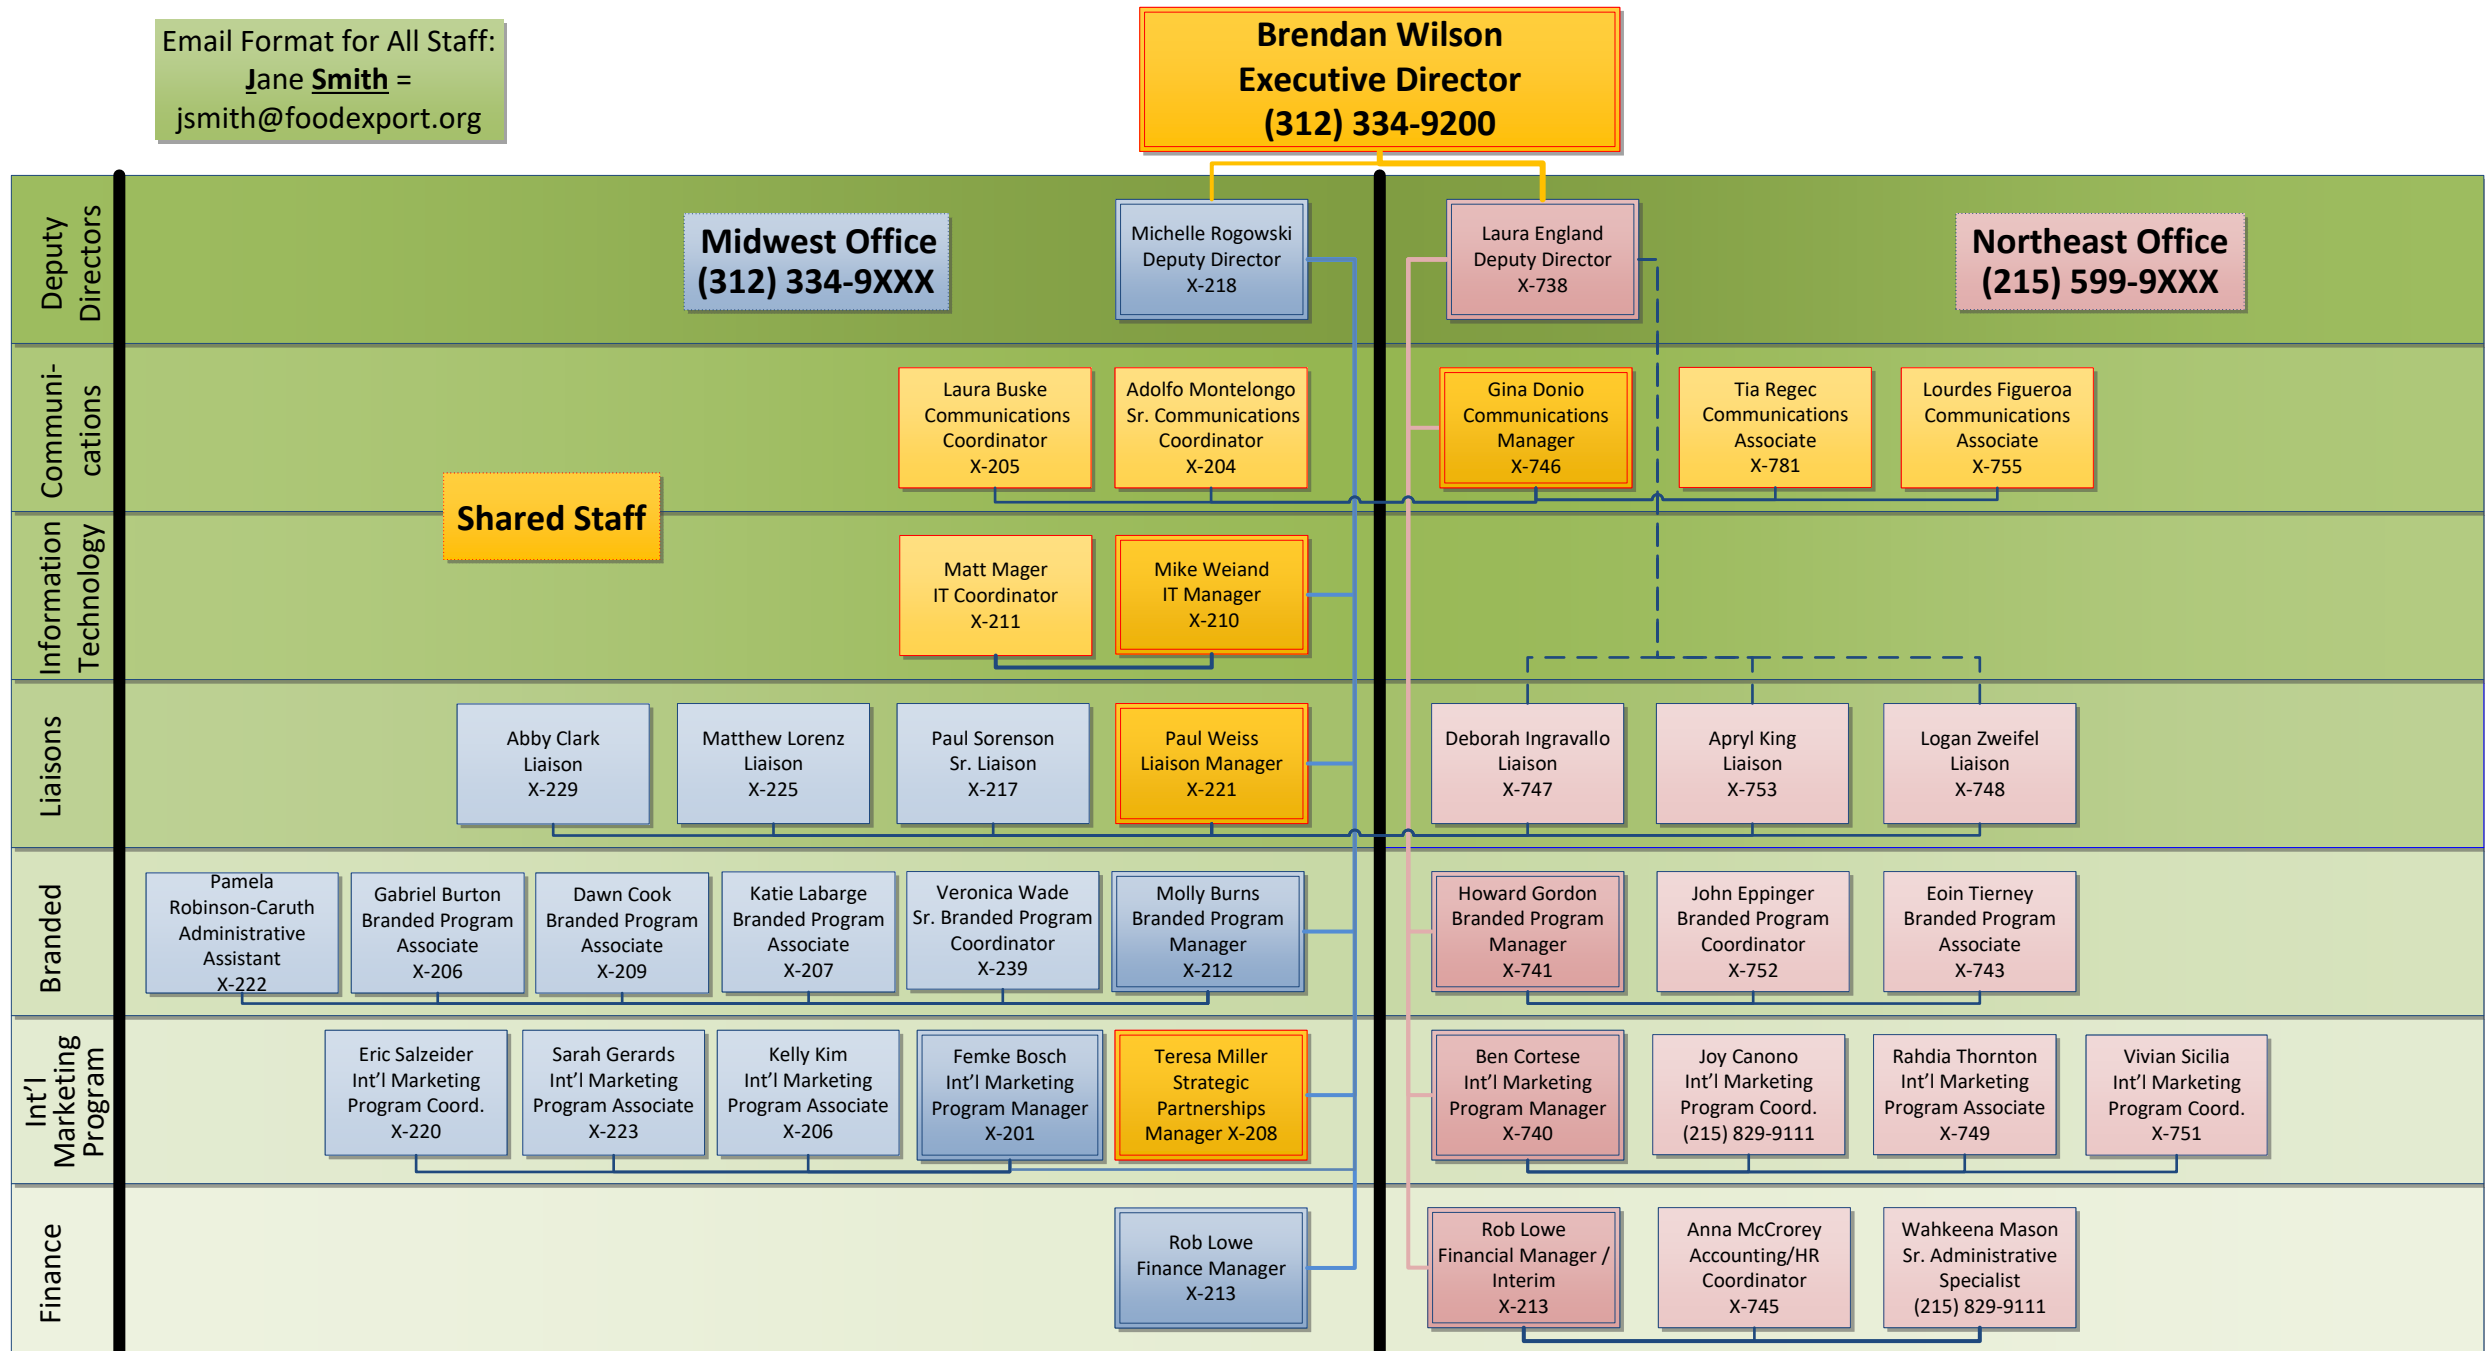

# Food Export – Midwest and Food Export – Northeast Organizational Chart

Email Format for All Staff:  
**Jane Smith** =  
 jsmith@foodexport.org

To download the most up-to-date version of this chart, visit [Foodexport.org](https://www.foodexport.org) and go to My Portal, or use the link below.  
<https://www.foodexport.org/docs/default-source/content/foodexportorgchart.pdf>